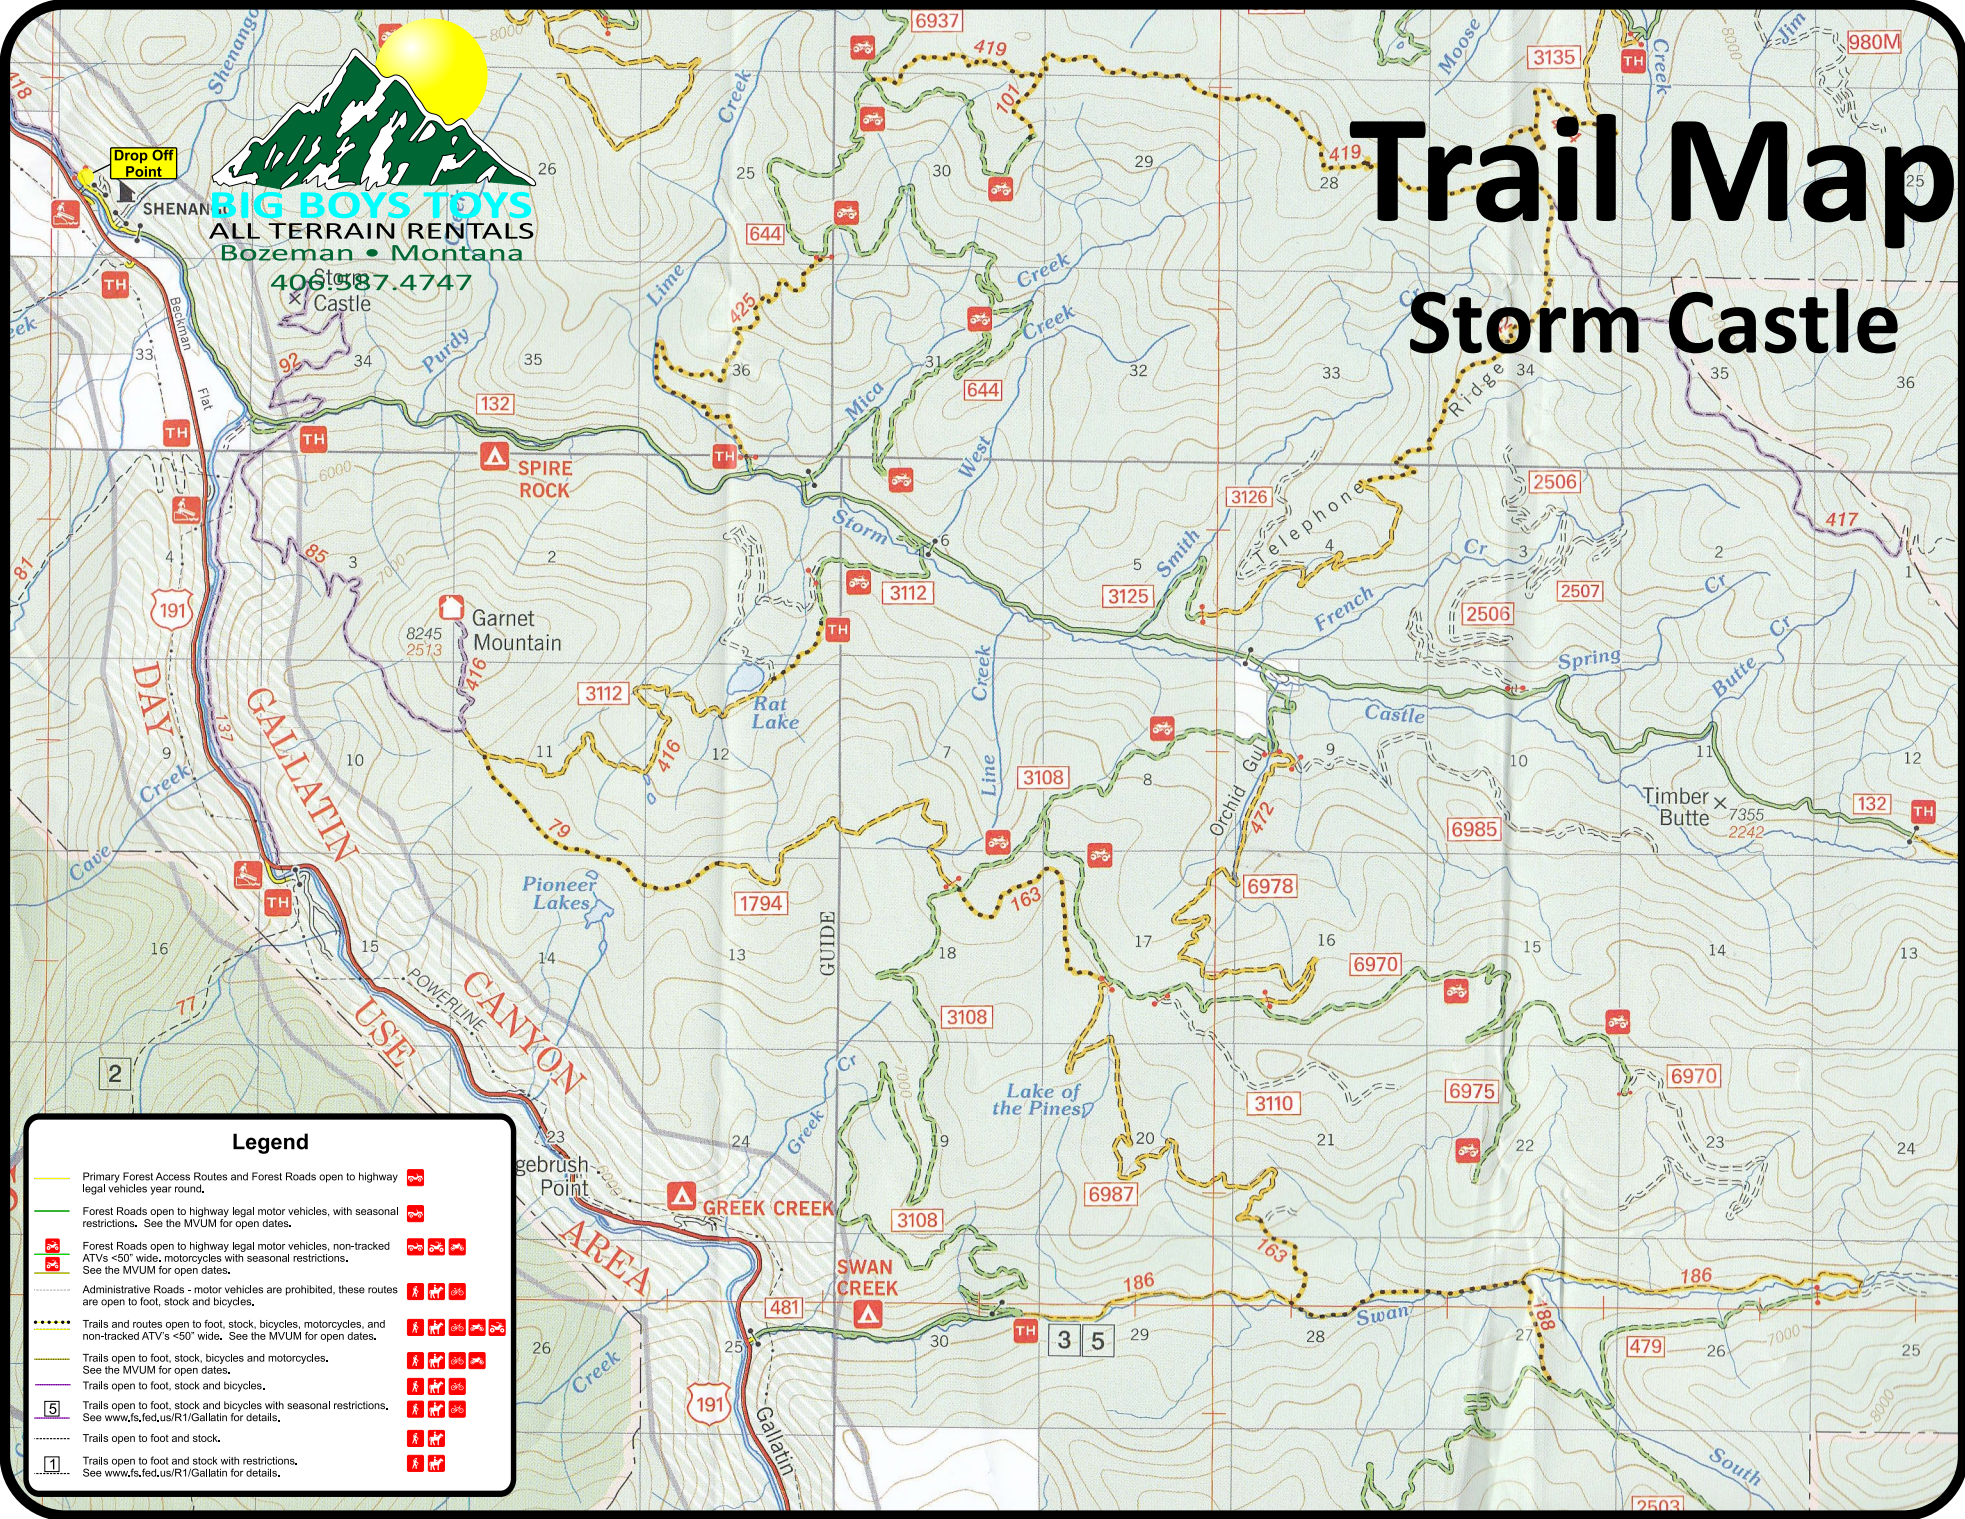

Trail Map

Storm Castle

Legend

- Primary Forest Access Routes and Forest Roads open to highway legal vehicles year round.
- Forest Roads open to highway legal motor vehicles, with seasonal restrictions. See the MVUM for open dates.
- Forest Roads open to highway legal motor vehicles, non-tracked ATVs <50' wide, motorcycles with seasonal restrictions. See the MVUM for open dates.
- Administrative Roads - motor vehicles are prohibited, these routes are open to foot, stock and bicycles.
- Trails and routes open to foot, stock, bicycles, motorcycles, and non-tracked ATVs <50' wide. See the MVUM for open dates.
- Trails open to foot, stock, bicycles and motorcycles. See the MVUM for open dates.
- Trails open to foot, stock and bicycles.
- Trails open to foot, stock and bicycles with seasonal restrictions. See www.fs.fed.us/R1/Gallatin for details.
- Trails open to foot and stock.
- Trails open to foot and stock with restrictions. See www.fs.fed.us/R1/Gallatin for details.