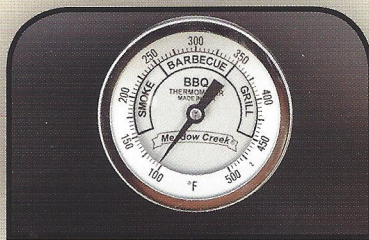

PR SERIES

STANDARD FEATURES

Top damper

Stainless calibratable thermometer

Drip pan

HOW IT WORKS

Results have shown that the ease with which our PR models consistently maintain even temperatures make them the ideal choice for those on the competition circuit.